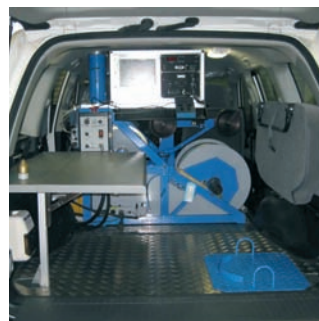

### Vehicles & Installation

**Robertson Geo can design and supply a complete logging vehicle to meet any operational requirements. We offer a choice of standard layouts or can customise to fit a vehicle of your choice.**

Installation includes the winch and controls, generator mounting and probe storage tubes. Options include the logging boom, air-conditioning, external spot-lamps and a choice of benches and storage cabinets.

Electrical wiring for both mains power and low-voltage for lighting is to a high professional standard suitable for tough field conditions.

Scan the QR code to  
go directly to  
[www.robertson-geo.com](http://www.robertson-geo.com)